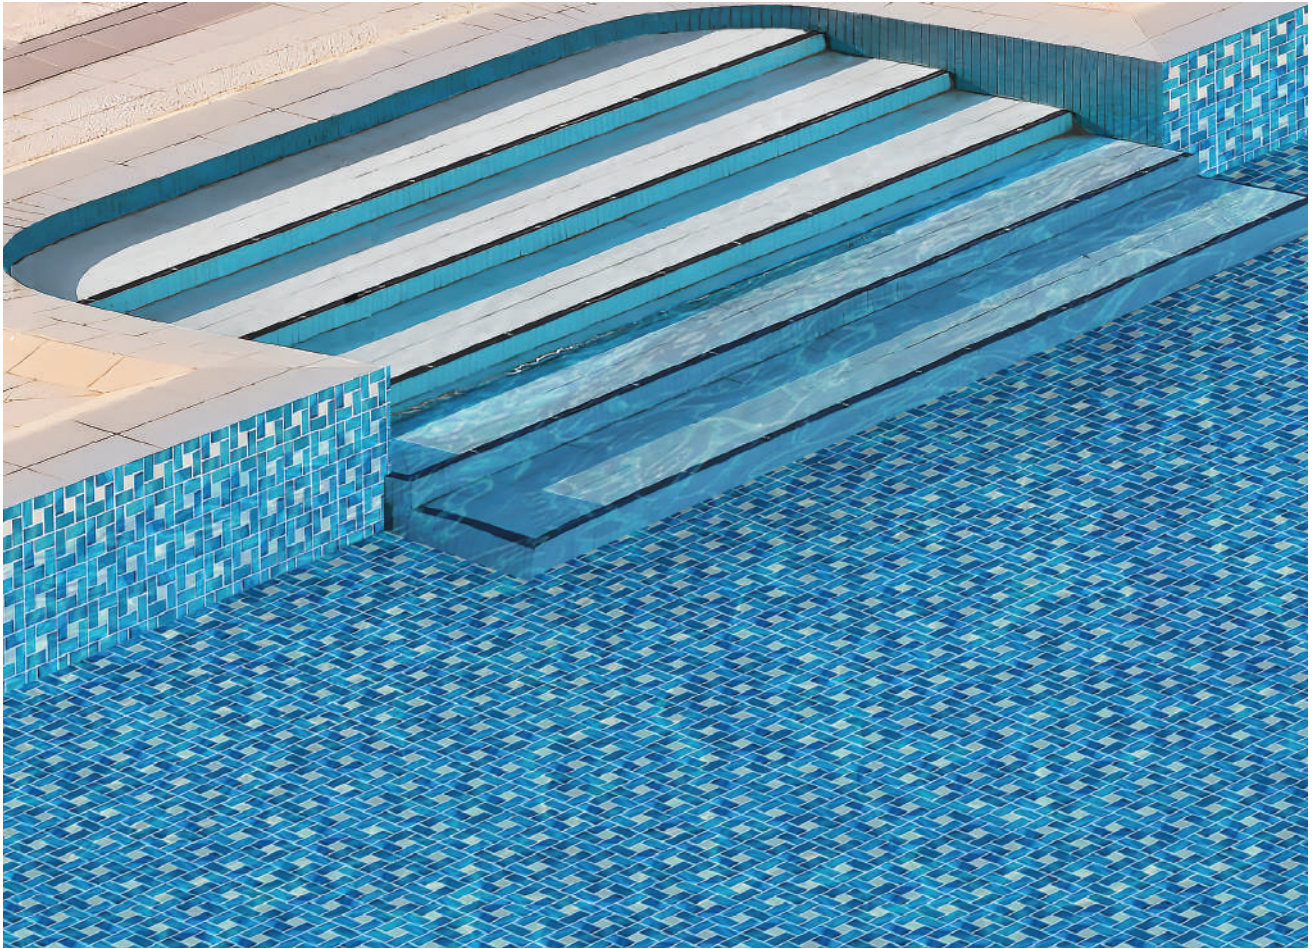

Bond 1530 / Shown in : SM-60S-54P, TLS-95P

MASON COLLECTION

Bond 1530

28.5 x 33.2 cm. sheet
11.2 x 13.1 inch sheet