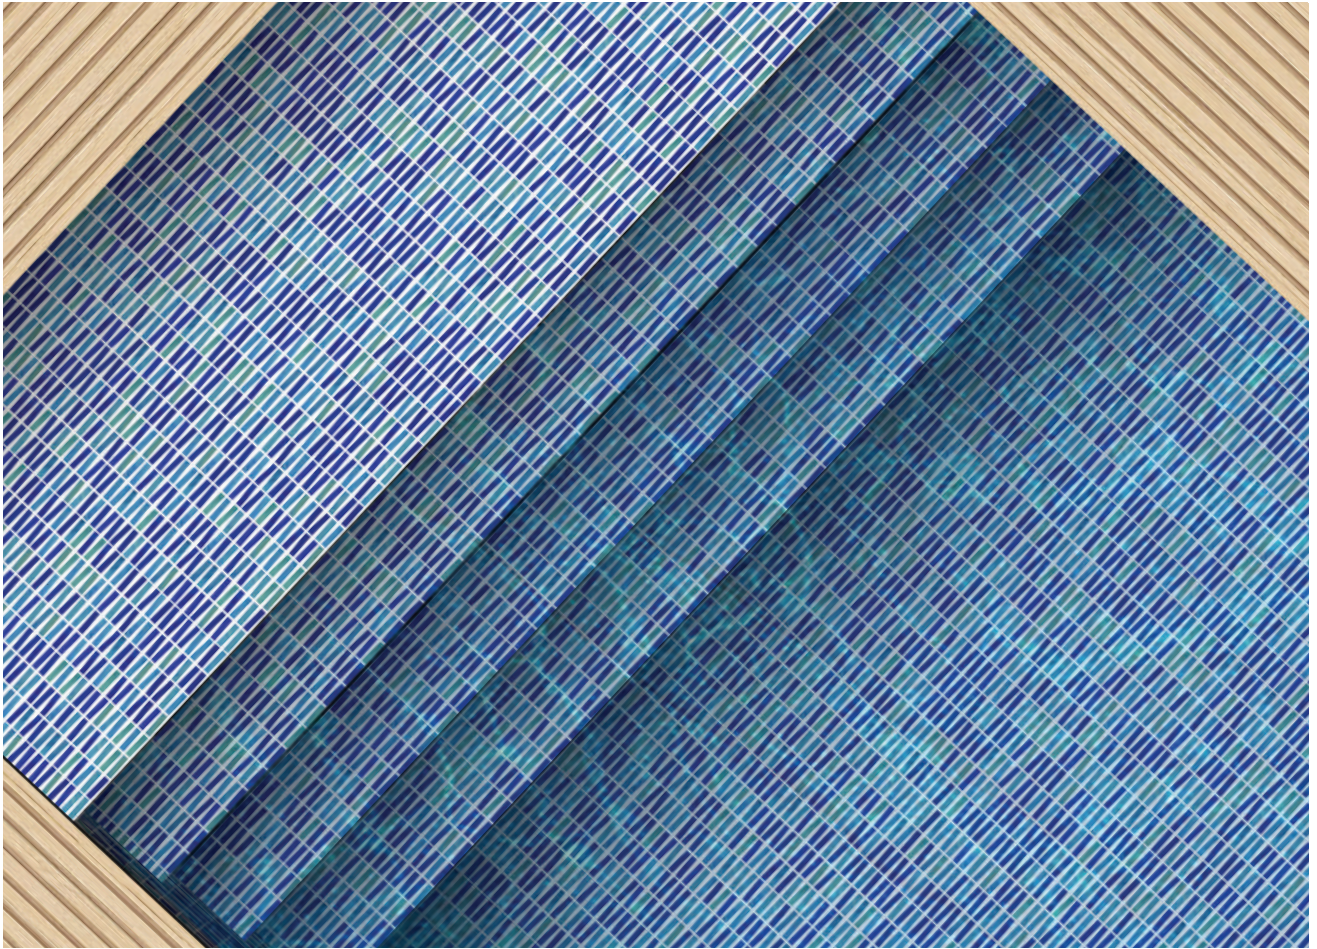

Laida 735 / Shown in : SM-TLS-73P, 60S-54P

MASON COLLECTION

Laida 735

28.3 x 32.7 cm. sheet
11.1 x 12.9 inch sheet