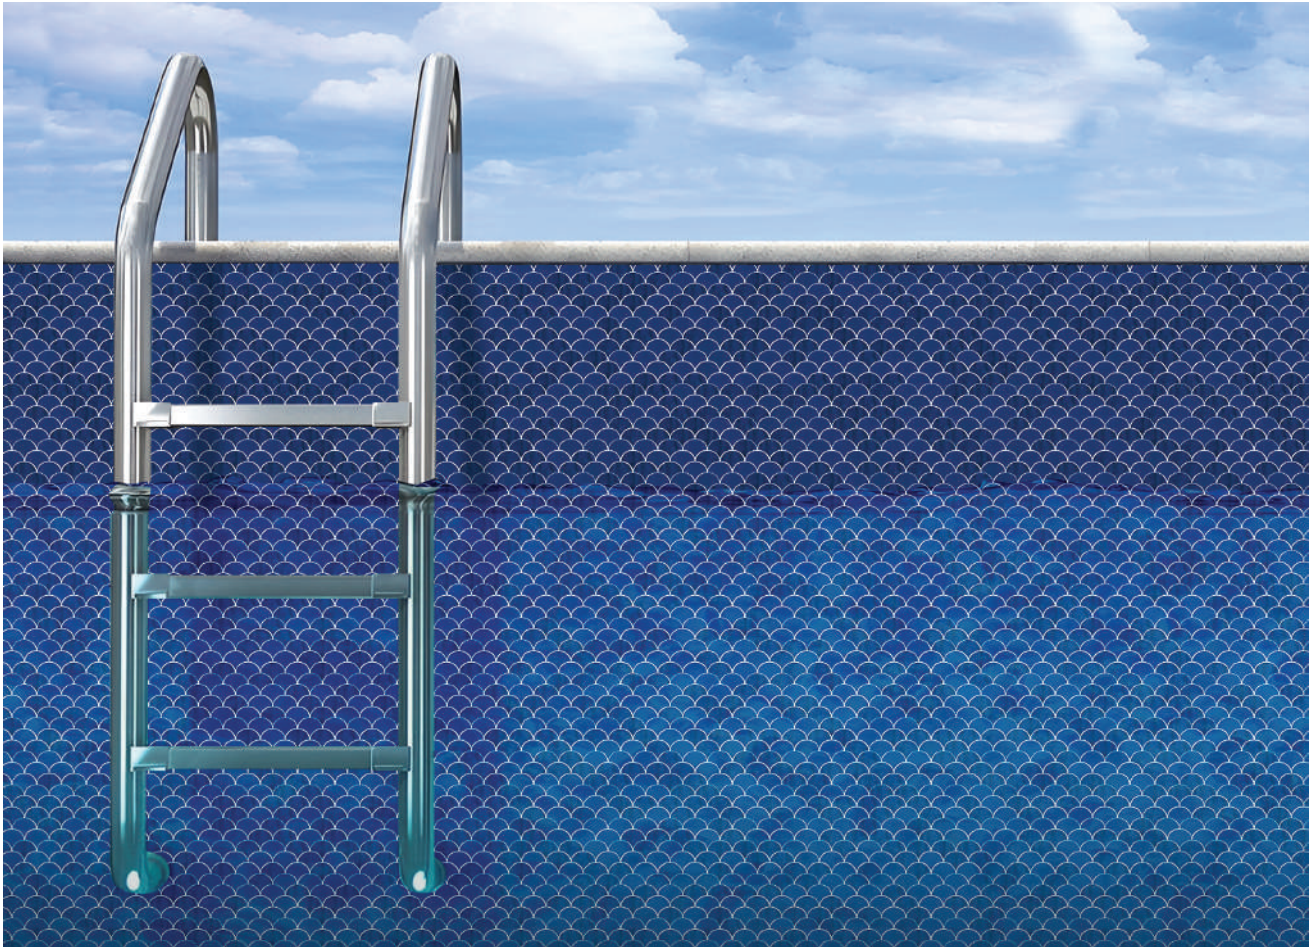

Scallop S / Shown in : SM-SLS-77P

GEOMETRIC COLLECTION

Scallop S

28.5 x 32.5 cm. sheet
11.2 x 12.8 inch sheet