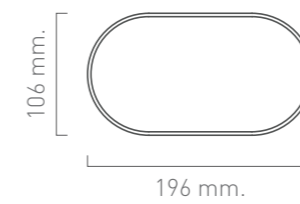

COASTER SET

COASTER

PATTERN COASTER SET

CAPSULE TRAY

OVAL TRAY

ROUND TRAY

TEA TRAY S

TEA TRAY M

TEA TRAY L

SERVING TRAY

LONG TRAY

PLATE

BOWL

JASMINE BOX S

JASMINE BOX M

TAGINE