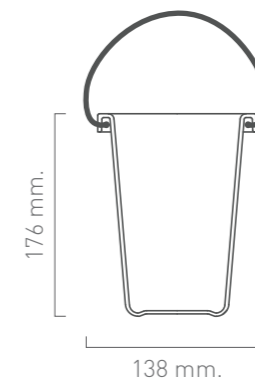

Charcoal

CAPSULE CUP

CAPSULE CUP WITH COVER

Food Contact US FDA21 CFR 177.2420 : Pass

WONDER CUP

Food Contact US FDA21 CFR 177.2420 : Pass

BUCKET

BUCKET WITH HANDLE

COASTER SET

COASTER

PATTERN COASTER SET

CAPSULE TRAY

OVAL TRAY

ROUND TRAY

TEA TRAY S

TEA TRAY M

TEA TRAY L

SERVING TRAY

LONG TRAY

PLATE

BOWL

JASMINE BOX S

JASMINE BOX M

TAGINE