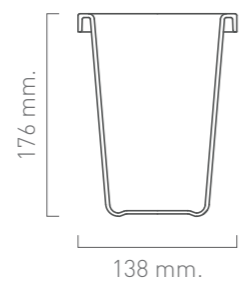

BUCKET

BUCKET WITH HANDLE