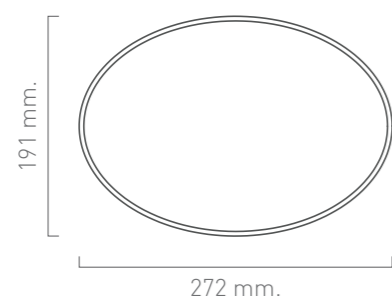

COASTER SET

COASTER

PATTERN COASTER SET

CAPSULE TRAY

OVAL TRAY

ROUND TRAY

TEA TRAY S

TEA TRAY M

TEA TRAY L

SERVING TRAY

LONG TRAY

PLATE

BOWL

JASMINE BOX S

JASMINE BOX M

TAGINE