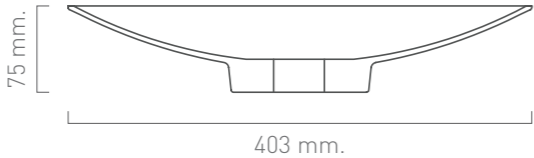

TEA TRAY L

SERVING TRAY

LONG TRAY

PLATE

BOWL

JASMINE BOX S

JASMINE BOX M

TAGINE

TAGINE TALL S

Two tones is available only these items

CLOCK

NOTEBOOK

FLOWER POT

BASIN

Water Absorption : Less than 4.5%

Sonite Head Office