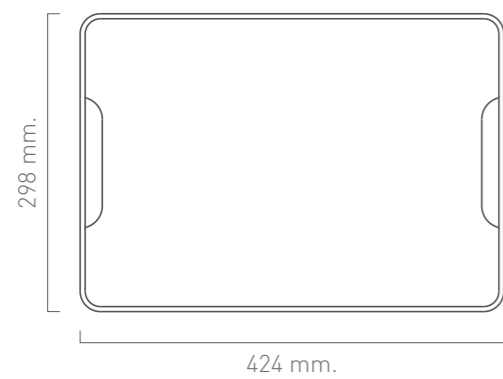

COASTER SET

COASTER

PATTERN COASTER SET

CAPSULE TRAY

OVAL TRAY

ROUND TRAY

TEA TRAY S

TEA TRAY M

TEA TRAY L

SERVING TRAY

LONG TRAY

PLATE

BOWL

JASMINE BOX S

JASMINE BOX M

TAGINE