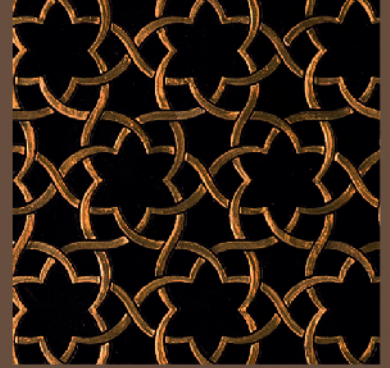

SONITE

Innovative Surfaces

FLORENTINE

Perhaps no other European city is as responsible for the continent's master pieces as Florence. Art created in the Florentine style defined the Renaissance and was rooted in geometric principles of symmetry and proportion. These design tenets likewise define Sonite's Florentine collection of mosaics, each work created through a finely tuned balance of high-tech manufacturing and time-honored craftsmanship. Available in repeatable and geometrically precise sheets, Florentine mosaics are easy to install, simple to maintain and suitable for nearly any interior. Our ode to the Renaissance begins with Florentine – luxurious mosaics rooted in the past but created for today's modern interior spaces.

BOBOLI

TUSCANY

MEDICI

SERENGETI

The majestic beauty of Tanzania's vast savanna and its myriad wildlife inspires this latest Sonite collection. Our Serengeti mosaics lend to interior spaces the lush colors and lively forms comprising one of Africa's most wondrous regions. Join us, then, on a design safari and take a closer look at the expressive patterns of Sonite's Serengeti collection.