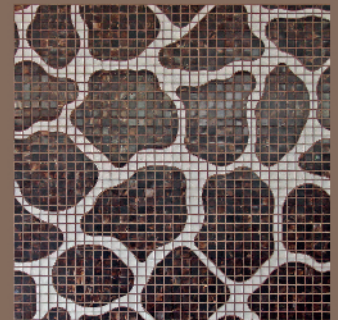

SONITE

Innovative Surfaces

FLORENTINE

Perhaps no other European city is as responsible for the continent's master pieces as Florence. Art created in the Florentine style defined the Renaissance and was rooted in geometric principles of symmetry and proportion. These design tenets likewise define Sonite's Florentine collection of mosaics, each work created through a finely tuned balance of high-tech manufacturing and time-honored craftsmanship. Available in repeatable and geometrically precise sheets, Florentine mosaics are easy to install, simple to maintain and suitable for nearly any interior. Our ode to the Renaissance begins with Florentine – luxurious mosaics rooted in the past but created for today's modern interior spaces.

BOBOLI

TUSCANY

MEDICI

SERENGETI

The majestic beauty of Tanzania's vast savanna and its myriad wildlife inspires this latest Sonite collection. Our Serengeti mosaics lend to interior spaces the lush colors and lively forms comprising one of Africa's most wondrous regions. Join us, then, on a design safari and take a closer look at the expressive patterns of Sonite's Serengeti collection.

GAMBA

NILE CROC

ZEBRA

GIRAFFE

Sonite Innovative Surfaces
3216 S. Broadway Los Angeles,
CA 90007 USA
m : [818] 974-9818
t : [949] 612 7173
f : [949] 612 7173
e : marketing@sonitesurfaces.com
www.sonitesurfaces.com