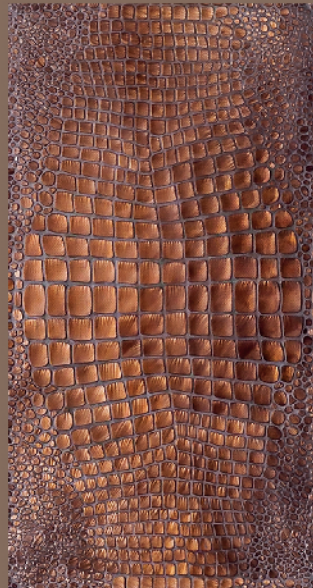

FLORENTINE

Perhaps no other European city is as responsible for the continent's master pieces as Florence. Art created in the Florentine style defined the Renaissance and was rooted in geometric principles of symmetry and proportion. These design tenets likewise define Sonite's Florentine collection of mosaics, each work created through a finely tuned balance of high-tech manufacturing and time-honored craftsmanship. Available in repeatable and geometrically precise sheets, Florentine mosaics are easy to install, simple to maintain and suitable for nearly any interior. Our ode to the Renaissance begins with Florentine – luxurious mosaics rooted in the past but created for today's modern interior spaces.

SERENGETI

The majestic beauty of Tanzania's vast savanna and its myriad wildlife inspires this latest Sonite collection. Our Serengeti mosaics lend to interior spaces the lush colors and lively forms comprising one of Africa's most wondrous regions. Join us, then, on a design safari and take a closer look at the expressive patterns of Sonite's Serengeti collection.

NILE CROC

Sonite Innovative Surfaces
3216 S. Broadway Los Angeles,
CA 90007 USA
m : [818] 974-9818
t : [949] 612 7173
f : [949] 612 7173
e : marketing@sonitesurfaces.com
www.sonitesurfaces.com

Crystal Design Center Building D110
1420 Soi Latphrao 87 (Chantrasuk)
Praditmanutham Rd., Klongjun Bangkapi,
Bangkok 10240 Thailand
t : +66 2102 2105 +66 2102 2107
f : +66 2102 2106
e : internationalmarketing@sonitesurfaces.com

Sonite Office
Sonite Innovative Surfaces Co., Ltd.
253/43 Soi Latphrao 80 (Section 22)
Latphrao Rd., Wangthonglang,
Bangkok 10310 Thailand
t : +66 2935 5575-6
f : +66 2935 5883